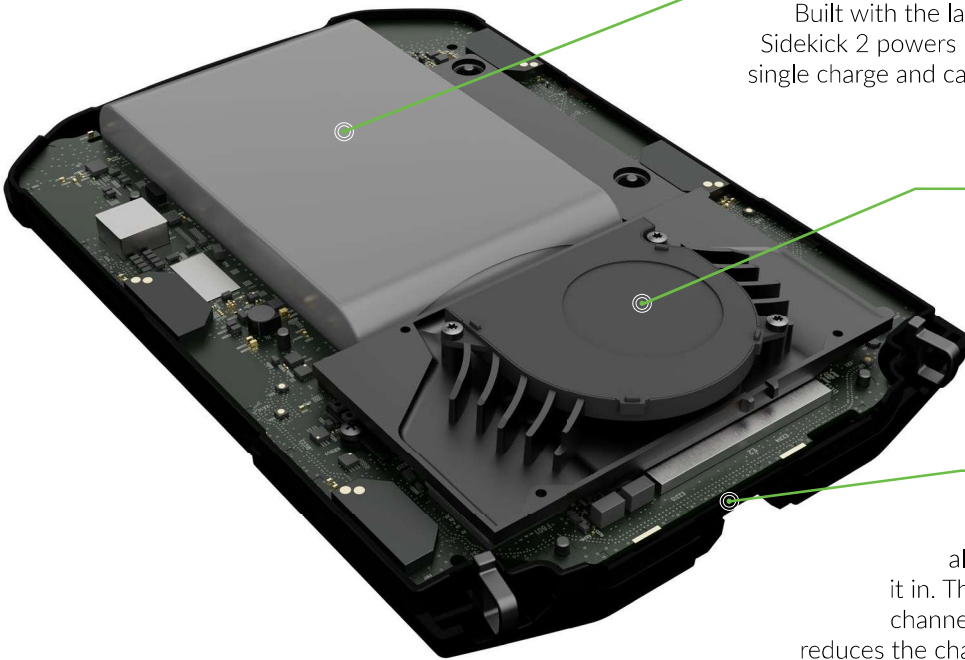

Now Featuring USB-C Connectivity

Charge faster and with improved reliability thanks to a USB-C connection port that's always the 'right way' no matter how you plug it in. The snug fit and reinforced cable management channel takes the pressure off your connection and reduces the chance of an accidental mid-survey disconnect.