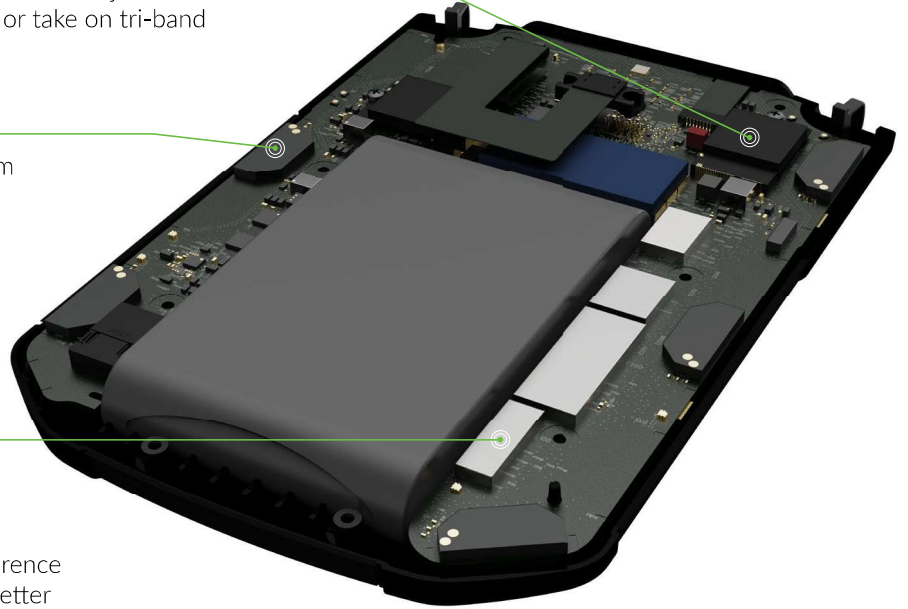

Ekahau Sidekick 2

4 Enterprise-Grade Tri-Band Wi-Fi Radios

Capture more data in less time with 4 tri-band Wi-Fi radios that scan 2.4, 5 and 6 GHz frequency bands faster than the original Sidekick scans just 2.4 and 5. Supercharge your dual-band network survey speeds or take on tri-band networks faster than you've ever surveyed before.

9 Custom Wideband 3D Antennas

Get unbeatable accuracy and reliability with 9 custom designed 3D antennas positioned for optimum omnidirectional measurement consistency. By eliminating variances between devices, you can trust the data collected is always accurate and actionable.

50 Sweeps/Second Spectrum Analyzer

See the invisible Wi-Fi spectrum from 2,400–7,125 MHz in brilliant high definition with the fastest refresh rates so you'll never miss a microsecond of interference. Capture quicker interference events and zoom in to the smallest details with 4X better resolution bandwidth.